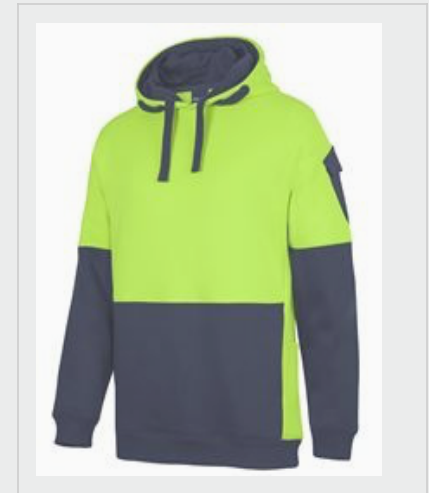

JB'S 350G HI VIS TRADE HOODIE

6CHVH

Stay warm and visible

Available Colours:

Lime/Navvy
(UPF 50+)

Orange/Navvy
(UPF 50+)

Details

- 80% polyester, 20% cotton 350gsm
- Hand warmer pocket at front
- Utility side pockets with pen insert and hook and loop closures
- Sleeve pocket with flap closure and pen insert
- Rib sleeve cuff and hem
- Complies with standards AS/NZS 1906.4:2023 and AS 4602.1:2024 Day only
- Complies with Standard AS 4399:2020 for UPF Protection