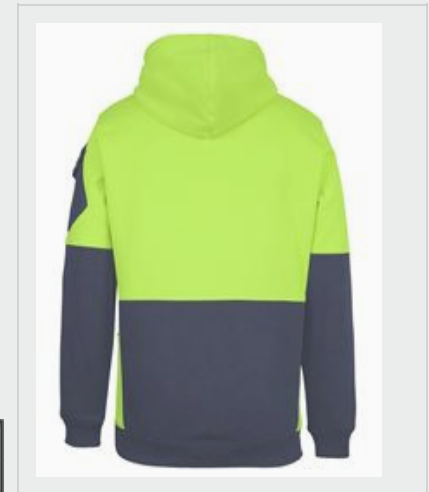

JB'S 350G HI VIS TRADE HOODIE

6CHVH

Stay warm and visible

Available Colours:

Lime/Navvy
(UPF 50+)

Orange/Navvy
(UPF 50+)

Details

- 80% polyester, 20% cotton 350gsm
- Hand warmer pocket at front
- Utility side pockets with pen insert and hook and loop closures
- Sleeve pocket with flap closure and pen insert
- Rib sleeve cuff and hem
- Complies with standards AS/NZS 1906.4:2023 and AS 4602.1:2024 Day only
- Complies with Standard AS 4399:2020 for UPF Protection